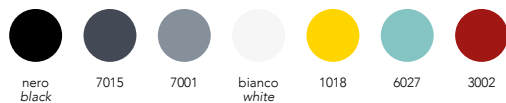

A colorful addition to our daily routine.

Colori disponibili per la cover in silicone (RAL)
Available colors for silicone cover (RAL)

Colori disponibili per le gambe in metallo (RAL)
Available colors for metal legs (RAL)