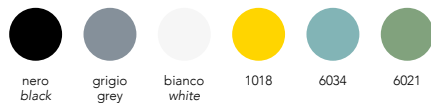

A colorful addition to our daily routine.

Colori disponibili per la cover in silicone (RAL)
Available colors for silicone cover (RAL)

Colori disponibili per le gambe in metallo (RAL)
Available colors for metal legs (RAL)