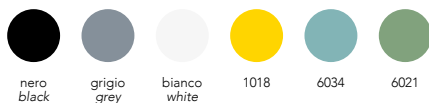

Nella fase di utilizzo un meccanismo rototraslante esclusivo Lifetools ne permette la facile presa e movimentazione, senza mai assumere posizioni scomode per l'utilizzatore.

Pill è ideale per lo spazio doccia e ovunque serva una comoda seduta di servizio. La cover sfoderabile in silicone, facilmente lavabile, facilita le operazioni di pulizia e permette una facile ambientazione del sedile nei vari spazi di utilizzo.

Pill: colore e tecnologia per la vita di tutti i giorni

Pill is a wall-mounted compact seat with an innovative mechanism and design. When not in use it appears to be a simple wall-mounted colored disc.

This characteristic, together with the range of colors available, makes it particularly suitable to adapt to different environments in a simple but effective way. When in use, an exclusive Lifetools rototranslating mechanism makes it easy to grip and handle, for the comfort of the user.

Pill is ideal for shower space and wherever a comfortable wall-mounted seat is needed.

The silicone cover is removable, easy to wash and comes in different colors adapting to a variety of spaces and needs.

Pill color and technology for everyday life.

Colori disponibili per la cover in silicone (RAL)
Available colors for the silicone cover (RAL)